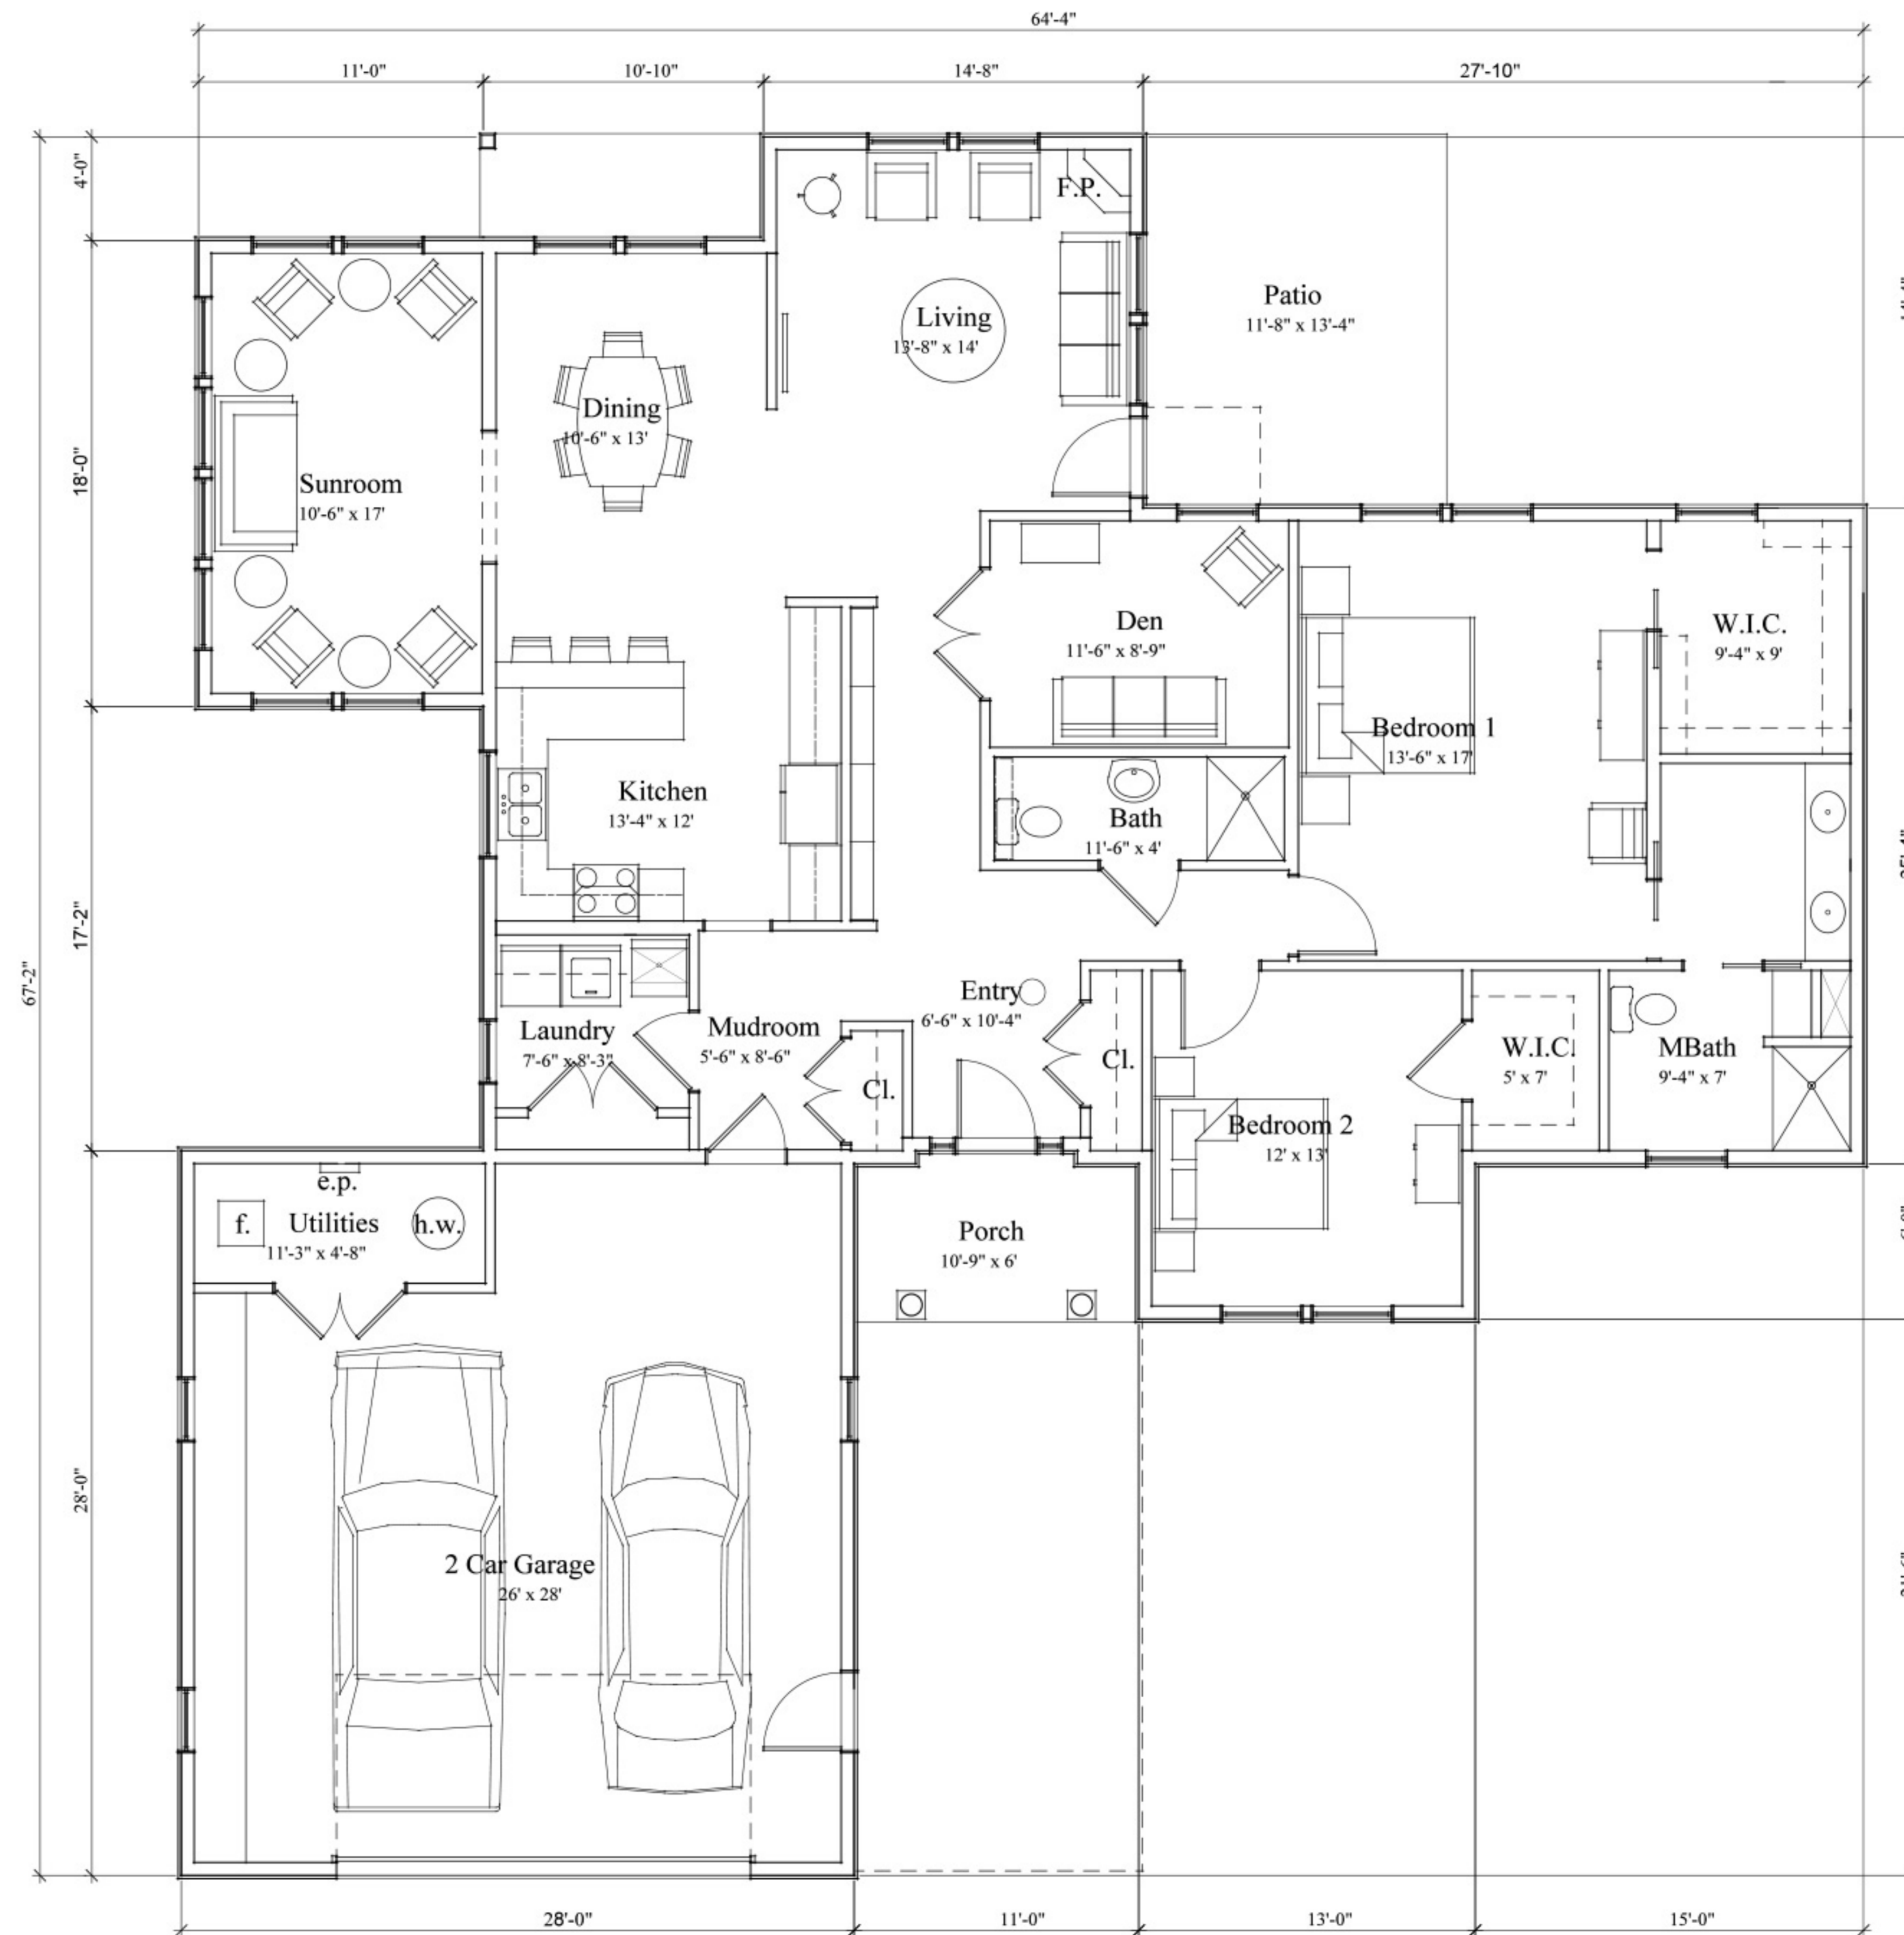

Presidential Cottages Floor Plan

FIRST FLOOR PLAN
SCALE: 1/4" = 1'-0"